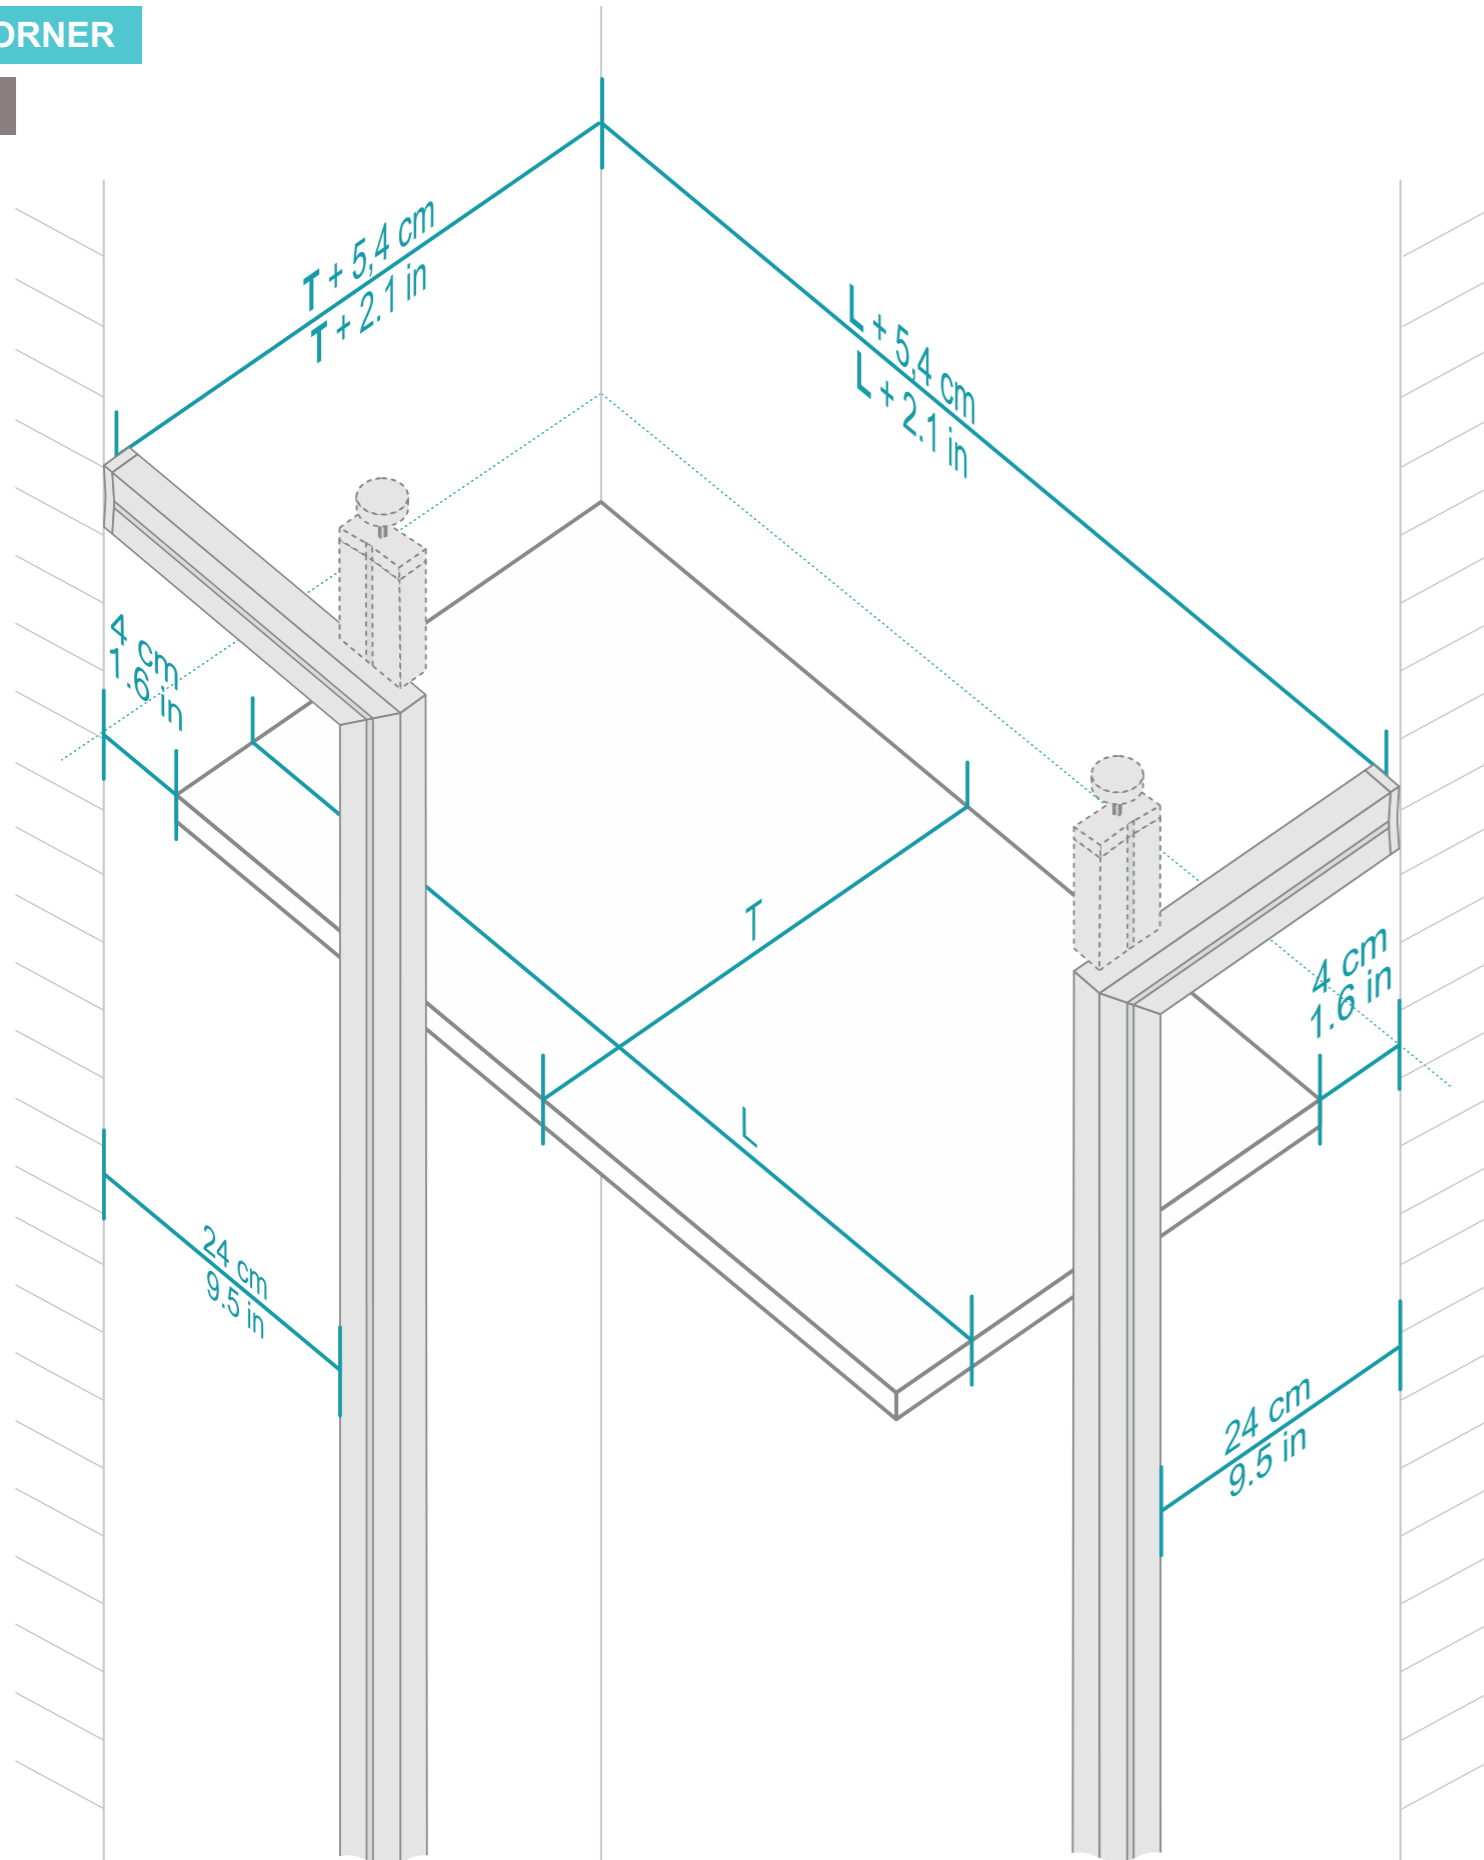

W

\varnothing 6 mm 15/64 in 6 x 36 mm #8-10 x 1.4 in TOX GERMANY 4,5 x 45 mm #10 x 1.8 in

2.5 cm 1"

D

2.5 cm 1"

S

2.5 cm 1"

SIDEBORD LOCK

SIDEBORD LOCK

40 kg
88 lb

40 kg
88 lb

BOARD GRIP

30 kg
66 lb

30 kg
66 lb

RAIL LOCK

30 kg
66 lb

30 kg
66 lb

CORNER

1.

2.

3.