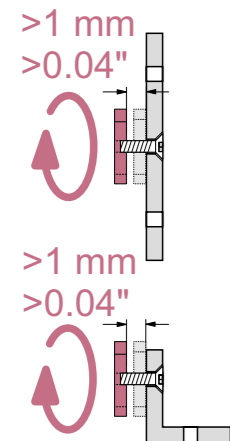

W

\varnothing 6 mm 15/64 in 6 x 36 mm #8-10 x 1.4 in TOX GERMANY 4,5 x 45 mm #10 x 1.8 in

2.5 cm 1"

D

2.5 cm 1"

S

2.5 cm 1"

SIDEBORD LOCK

SIDEBORD LOCK

40 kg
88 lb

40 kg
88 lb

BOARD GRIP

30 kg
66 lb

30 kg
66 lb

RAIL LOCK

30 kg
66 lb

30 kg
66 lb

CORNER

1.

2.

3.