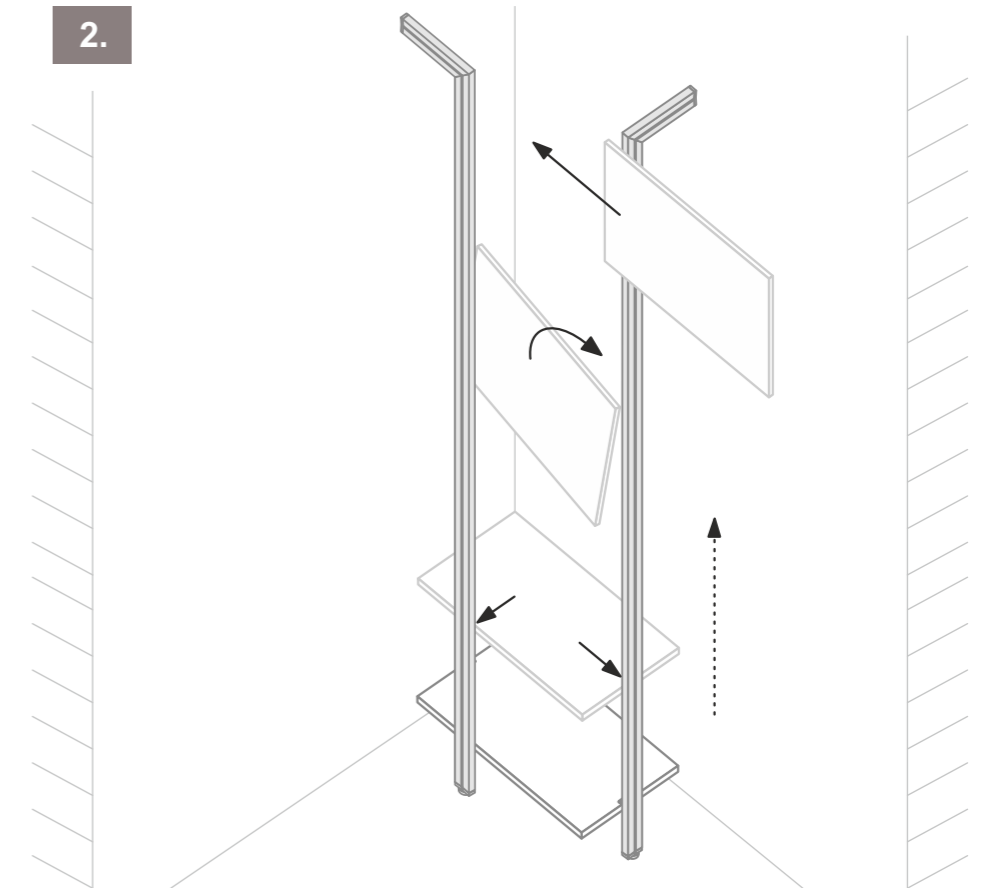

W

\varnothing 6 mm 15/64 in 6 x 36 mm #8-10 x 1.4 in TOX GERMANY 4,5 x 45 mm #10 x 1.8 in

2.5 cm 1"

D

2.5 cm 1"

S

2.5 cm 1"

SIDEBORD LOCK

SIDEBORD LOCK

40 kg
88 lb

40 kg
88 lb

BOARD GRIP

30 kg
66 lb

30 kg
66 lb

RAIL LOCK

30 kg
66 lb

30 kg
66 lb

CORNER

1.

2.

3.