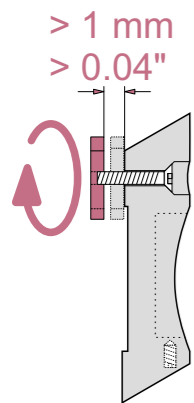

W

\varnothing 6 mm 15/64 in 6 x 36 mm #8-10 x 1.4 in TOX GERMANY 4,5 x 45 mm #10 x 1.8 in

2.5 cm 1"

D

2.5 cm 1"

S

2.5 cm 1"

SIDEBORD LOCK

SIDEBORD LOCK

40 kg
88 lb

40 kg
88 lb

BOARD GRIP

30 kg
66 lb

30 kg
66 lb

RAIL LOCK

30 kg
66 lb

30 kg
66 lb

CORNER

1.

2.

3.