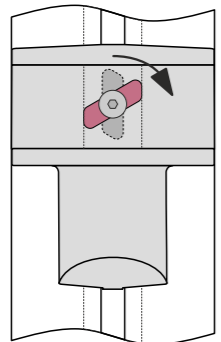

W

\varnothing 6 mm 15/64 in 6 x 36 mm #8-10 x 1.4 in TOX GERMANY 4,5 x 45 mm #10 x 1.8 in

2.5 cm 1"

D

2.5 cm 1"

S

2.5 cm 1"

SIDEBORD LOCK

SIDEBORD LOCK

40 kg
88 lb

40 kg
88 lb

BOARD GRIP

30 kg
66 lb

30 kg
66 lb

RAIL LOCK

30 kg
66 lb

30 kg
66 lb

CORNER

1.

2.

3.