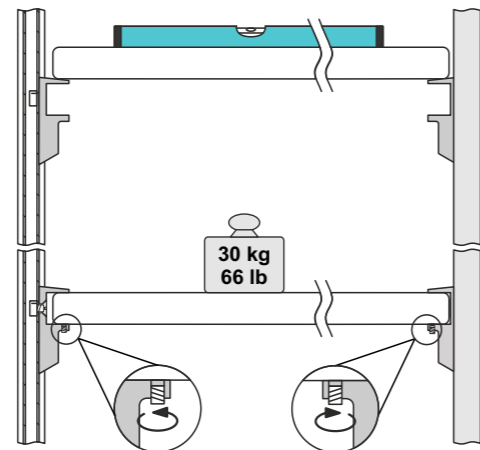

W

\varnothing 6 mm 15/64 in 6 x 36 mm #8-10 x 1.4 in TOX GERMANY 4,5 x 45 mm #10 x 1.8 in

2.5 cm 1"

D

2.5 cm 1"

S

2.5 cm 1"

SIDEBORD LOCK

SIDEBORD LOCK

40 kg
88 lb

40 kg
88 lb

BOARD GRIP

30 kg
66 lb

30 kg
66 lb

RAIL LOCK

30 kg
66 lb

30 kg
66 lb

CORNER

1.

2.

3.