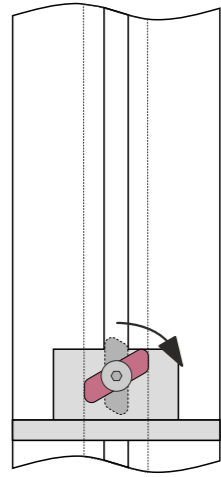

W

\varnothing 6 mm 15/64 in 6 x 36 mm #8-10 x 1.4 in TOX GERMANY 4,5 x 45 mm #10 x 1.8 in

2.5 cm 1"

D

2.5 cm 1"

S

2.5 cm 1"

SIDEBORD LOCK

SIDEBORD LOCK

40 kg
88 lb

40 kg
88 lb

BOARD GRIP

30 kg
66 lb

30 kg
66 lb

RAIL LOCK

30 kg
66 lb

30 kg
66 lb

CORNER

1.

2.

3.