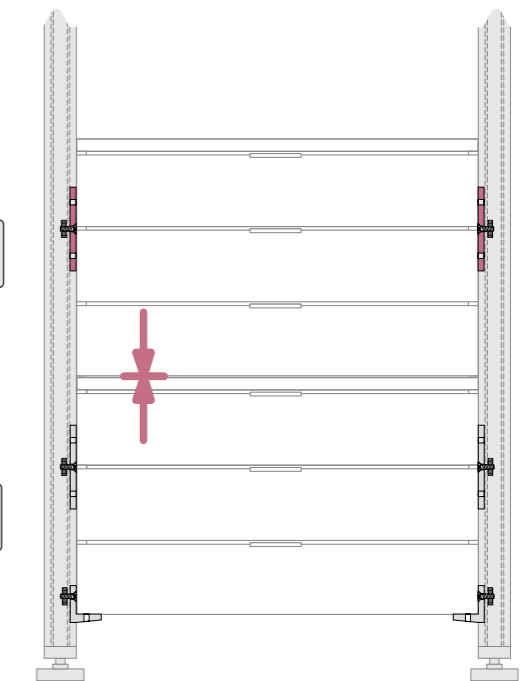

W

\varnothing 6 mm 15/64 in 6 x 36 mm #8-10 x 1.4 in TOX GERMANY 4,5 x 45 mm #10 x 1.8 in

2.5 cm 1"

D

2.5 cm 1"

S

2.5 cm 1"

SIDEBORD LOCK

SIDEBORD LOCK

40 kg
88 lb

40 kg
88 lb

BOARD GRIP

30 kg
66 lb

30 kg
66 lb

RAIL LOCK

30 kg
66 lb

30 kg
66 lb

CORNER

1.

2.

3.