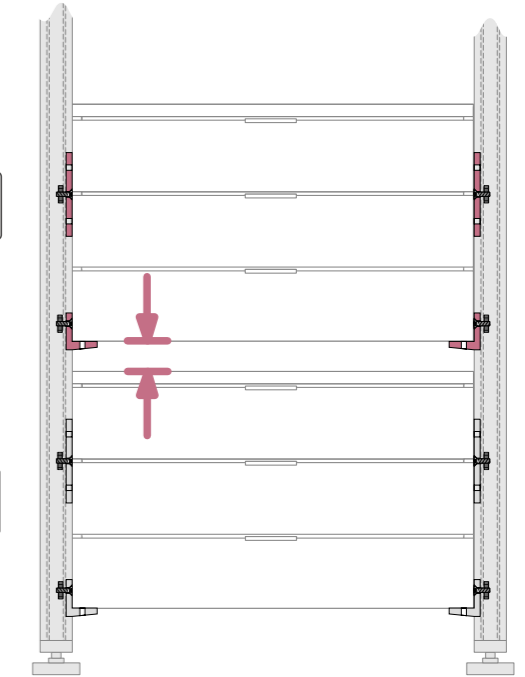

W

\varnothing 6 mm 15/64 in 6 x 36 mm #8-10 x 1.4 in TOX GERMANY 4,5 x 45 mm #10 x 1.8 in

2.5 cm 1"

D

2.5 cm 1"

S

2.5 cm 1"

SIDEBORD LOCK

SIDEBORD LOCK

40 kg
88 lb

40 kg
88 lb

BOARD GRIP

30 kg
66 lb

30 kg
66 lb

RAIL LOCK

30 kg
66 lb

30 kg
66 lb

CORNER

1.

2.

3.