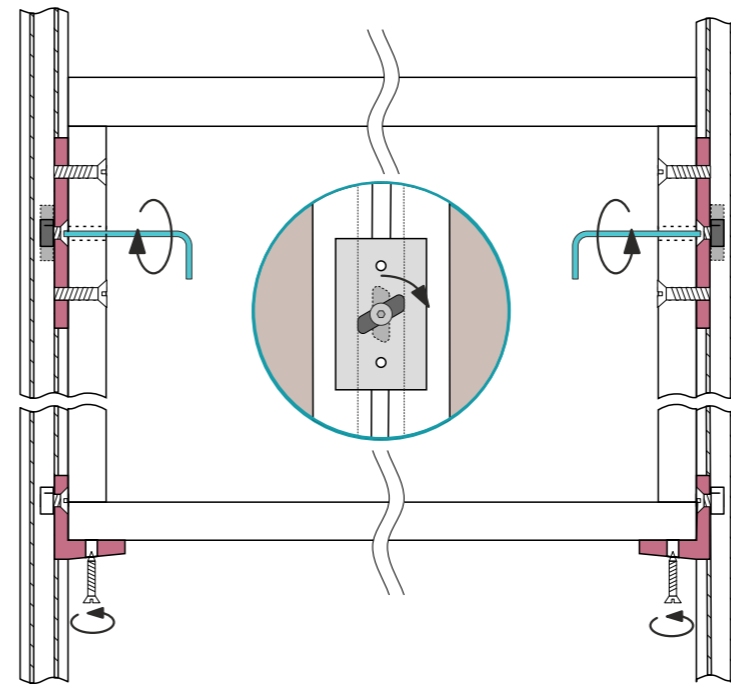

W

\varnothing 6 mm 15/64 in 6 x 36 mm #8-10 x 1.4 in TOX GERMANY 4,5 x 45 mm #10 x 1.8 in

2.5 cm 1"

D

2.5 cm 1"

S

2.5 cm 1"

SIDEBORD LOCK

SIDEBORD LOCK

40 kg
88 lb

40 kg
88 lb

BOARD GRIP

30 kg
66 lb

30 kg
66 lb

RAIL LOCK

30 kg
66 lb

30 kg
66 lb

CORNER

1.

2.

3.