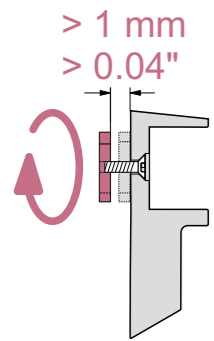

W

\varnothing 6 mm 15/64 in 6 x 36 mm #8-10 x 1.4 in TOX GERMANY 4,5 x 45 mm #10 x 1.8 in

2.5 cm 1"

D

2.5 cm 1"

S

2.5 cm 1"

SIDEBORD LOCK

SIDEBORD LOCK

40 kg
88 lb

40 kg
88 lb

BOARD GRIP

30 kg
66 lb

30 kg
66 lb

RAIL LOCK

30 kg
66 lb

30 kg
66 lb

CORNER

1.

2.

3.