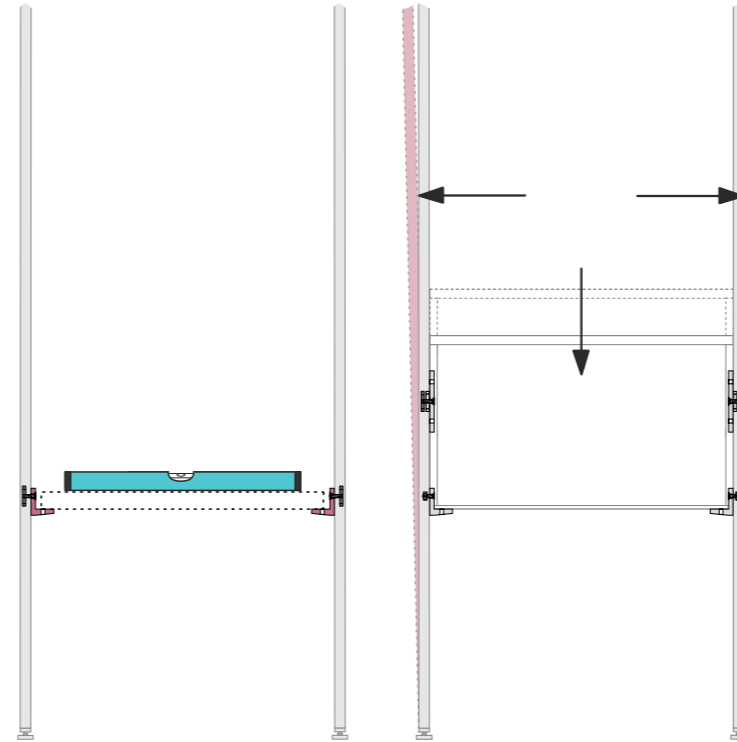

W

\varnothing 6 mm 15/64 in 6 x 36 mm #8-10 x 1.4 in TOX GERMANY 4,5 x 45 mm #10 x 1.8 in

2.5 cm 1"

D

2.5 cm 1"

S

2.5 cm 1"

SIDEBORD LOCK

SIDEBORD LOCK

40 kg
88 lb

40 kg
88 lb

BOARD GRIP

30 kg
66 lb

30 kg
66 lb

RAIL LOCK

30 kg
66 lb

30 kg
66 lb

CORNER

1.

2.

3.