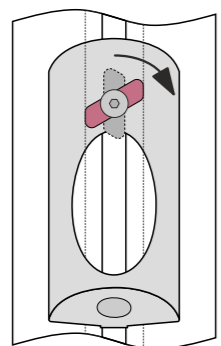

W

\varnothing 6 mm 15/64 in 6 x 36 mm #8-10 x 1.4 in TOX GERMANY 4,5 x 45 mm #10 x 1.8 in

2.5 cm 1"

D

2.5 cm 1"

S

2.5 cm 1"

SIDEBORD LOCK

SIDEBORD LOCK

40 kg
88 lb

40 kg
88 lb

BOARD GRIP

30 kg
66 lb

30 kg
66 lb

RAIL LOCK

30 kg
66 lb

30 kg
66 lb

CORNER

1.

2.

3.