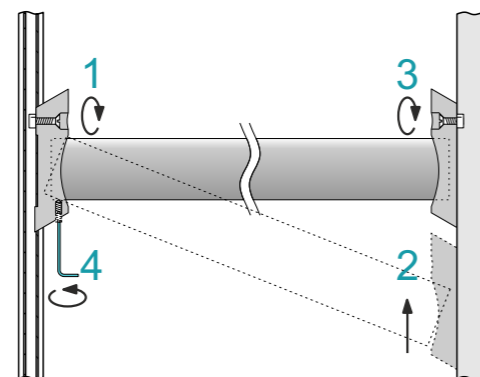

W

\varnothing 6 mm 15/64 in 6 x 36 mm #8-10 x 1.4 in TOX GERMANY 4,5 x 45 mm #10 x 1.8 in

2.5 cm 1"

D

2.5 cm 1"

S

2.5 cm 1"

SIDEBORD LOCK

SIDEBORD LOCK

40 kg
88 lb

40 kg
88 lb

BOARD GRIP

30 kg
66 lb

30 kg
66 lb

RAIL LOCK

30 kg
66 lb

30 kg
66 lb

CORNER

1.

2.

3.