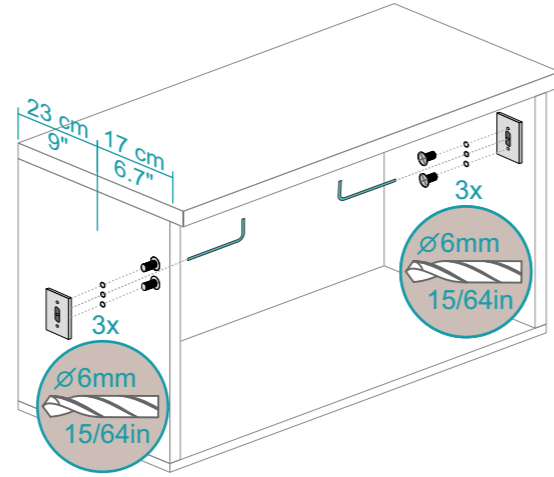

W

\varnothing 6 mm 15/64 in 6 x 36 mm #8-10 x 1.4 in TOX GERMANY 4,5 x 45 mm #10 x 1.8 in

2.5 cm 1"

D

2.5 cm 1"

S

2.5 cm 1"

SIDEBORD LOCK

SIDEBORD LOCK

40 kg
88 lb

40 kg
88 lb

BOARD GRIP

30 kg
66 lb

30 kg
66 lb

RAIL LOCK

30 kg
66 lb

30 kg
66 lb

CORNER

1.

2.

3.