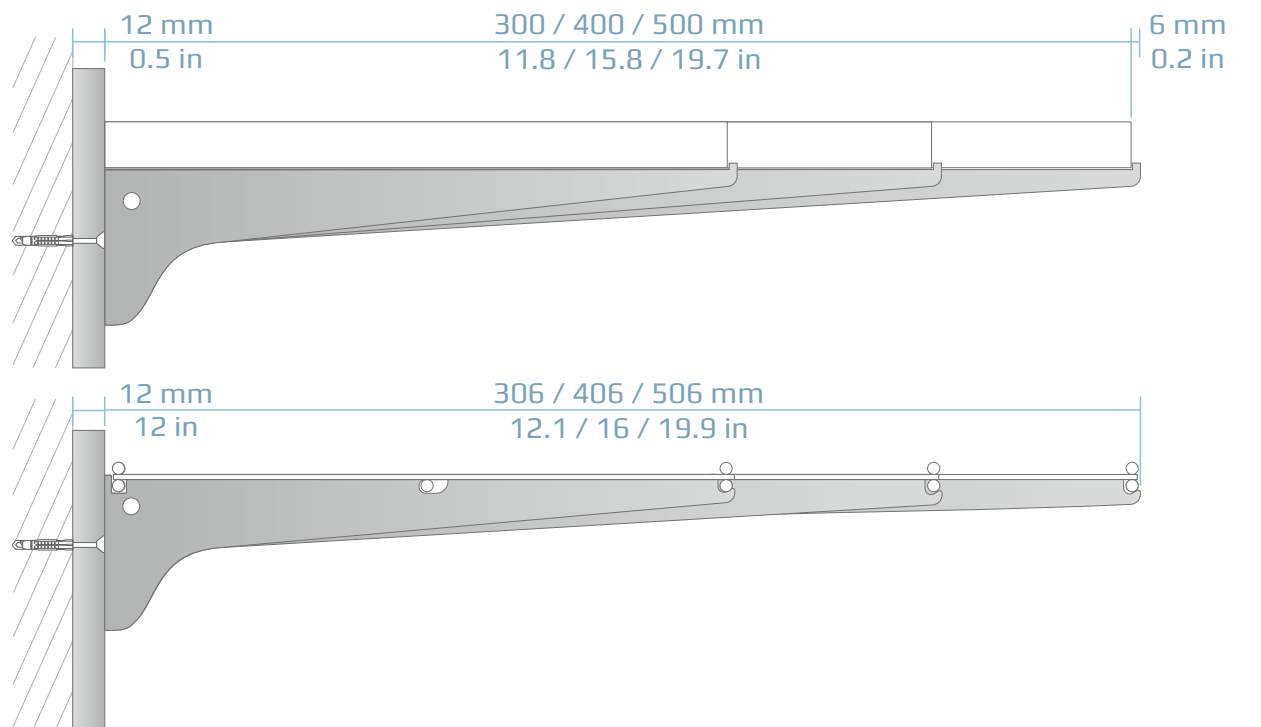

# P-SLOT

# P-SLOT

www.regalraum.com

∅ 6 mm 6 x 36 mm TOX 4,5 x 50 mm  
15/64 in #8-10x1.4 in GERMANY #10 x 1.8 in

121.3 lb  
/ 7.9 in