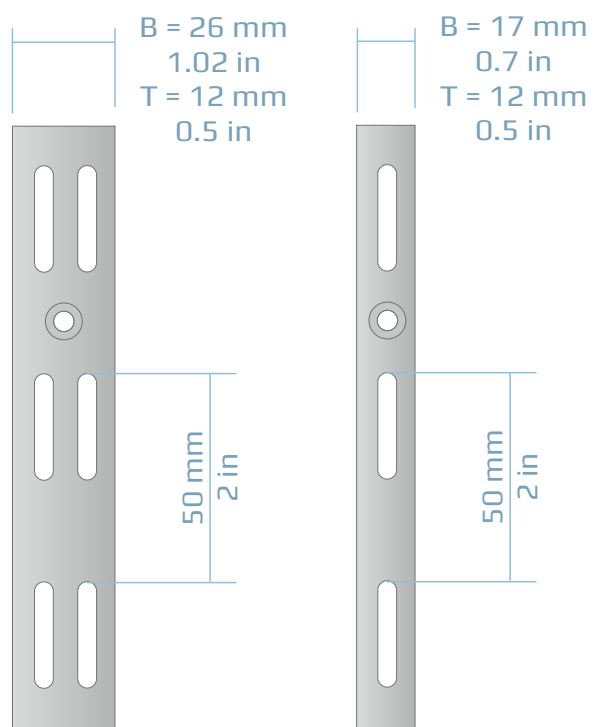

# P-SLOT

# P-SLOT

www.regalraum.com

∅ 6 mm 6 x 36 mm TOX 4,5 x 50 mm  
15/64 in #8-10x1.4 in GERMANY #10 x 1.8 in

121.3 lb  
/ 7.9 in