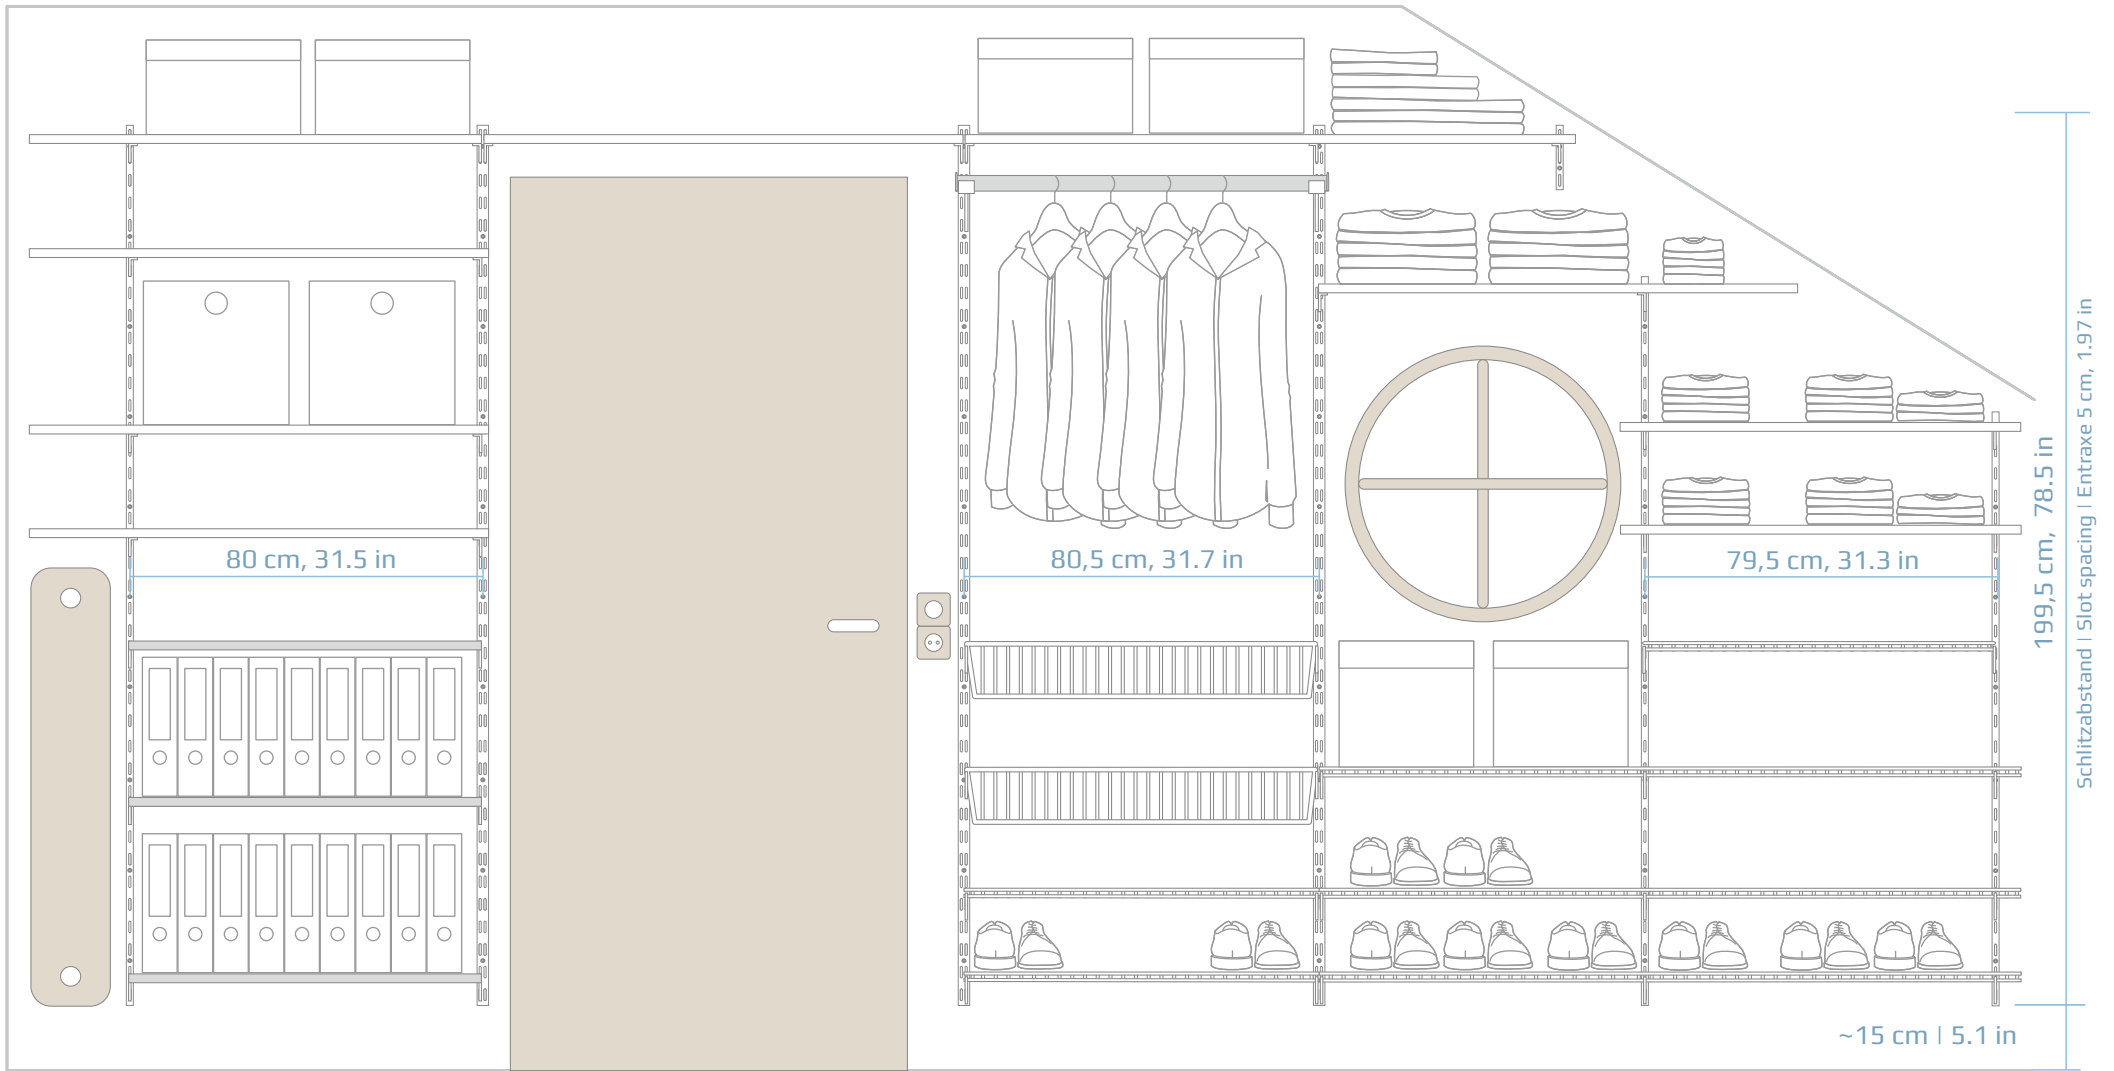

# P-SLOT

# P-SLOT

www.regalraum.com

∅ 6 mm 6 x 36 mm TOX 4,5 x 50 mm  
15/64 in #8-10x1.4 in GERMANY #10 x 1.8 in

121.3 lb  
/ 7.9 in