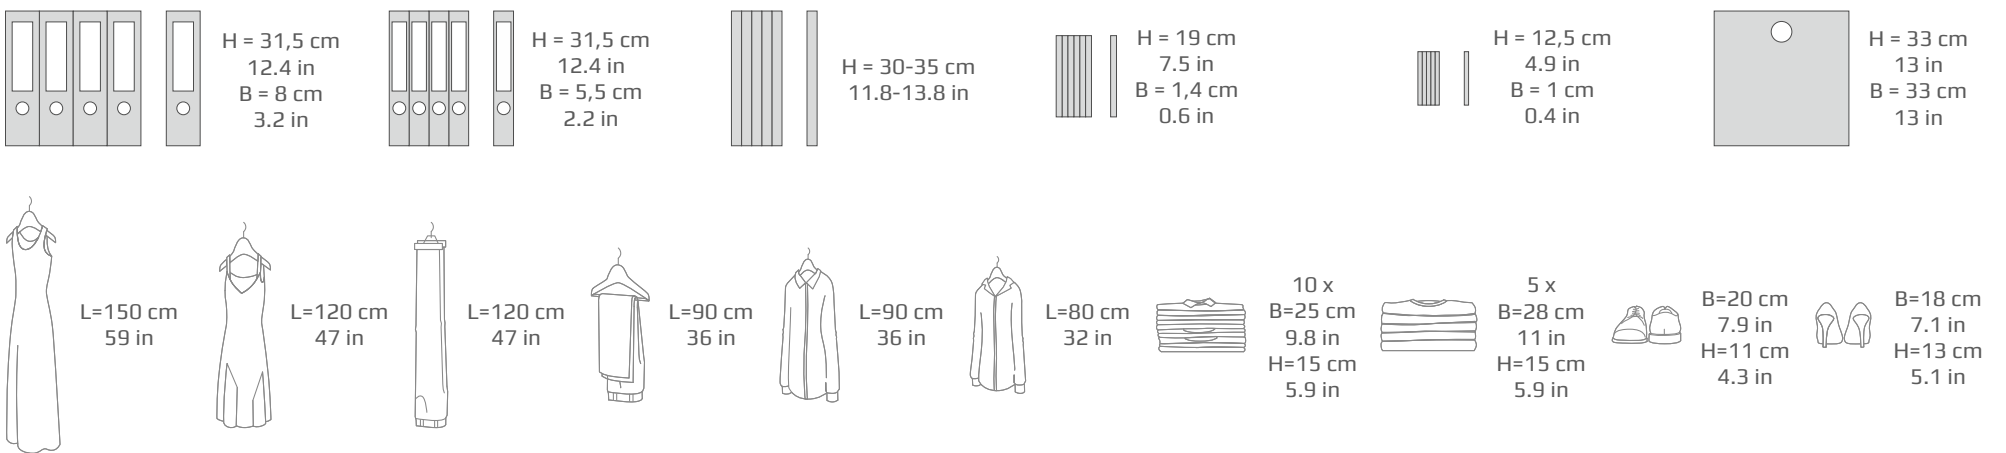

# P-SLOT

# P-SLOT

www.regalraum.com

∅ 6 mm 6 x 36 mm TOX 4,5 x 50 mm  
15/64 in #8-10x1.4 in GERMANY #10 x 1.8 in

121.3 lb  
/ 7.9 in